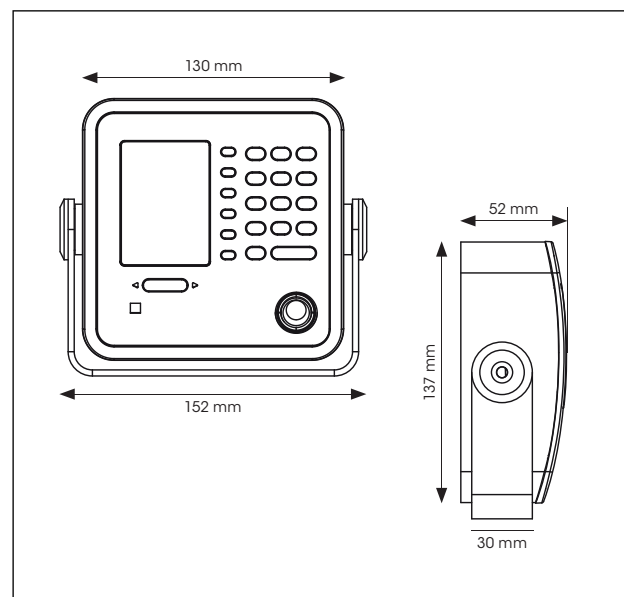

The VISO Minisat operates and controls all networked appliances.

Thanks to its minimal size, the VISO Minisat can be integrated anywhere that it is required. Despite this small size, the VISO Minisat has a comprehensive 10-key console to ensure reliable operation.

As with all appliances from the VISO family, the VISO Minisat can also work in either debit and/or credit mode. In debit mode, the VISO Minisat is used to enter table or room information for the various peripheral systems such as hot beverage machines or the LIBRA system for bottle supervision and/or serving by the glass.

Made-to-order drinks such as Caffè Corretto can also be logged with the VISO Minisat. In this case, the ingredients are automatically shown as credit on the individual machines (e.g. Caffè Corretto is made up of 1 x Espresso, 1 x Grappa 2 cl)